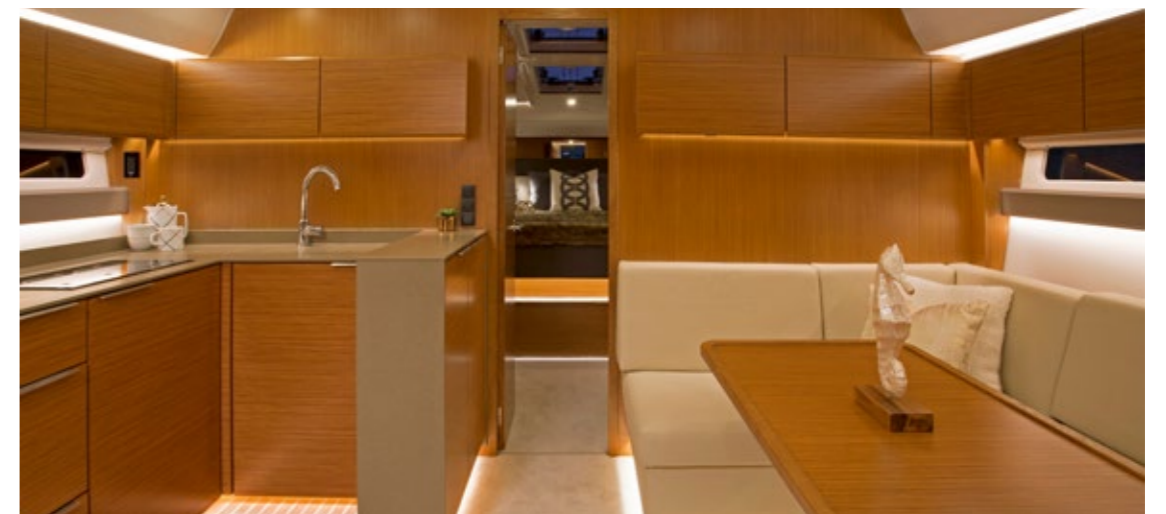

INTERIOR

IHR INDIVIDUELLES ERLEBNIS

Mit einer Stehhöhe von 2,10 Metern und **mit bis zu sechs Schlafplätzen in drei Kabinen bietet die BAVARIA S45 einzigartigen Raum** und ist damit ein ideales Modell für zwei Familien und längere Reisen. Raum, der sich individuell nach Ihrer Persönlichkeit gestalten lässt. Ob dimmbares LED-Beleuchtungssystem, Stoffe oder Hölzer – Sie wählen Ihre Ausstattung.

YOUR INDIVIDUAL EXPERIENCE – With a standing height of 2.10 metres and up to six berths in three cabins, the BAVARIA S45 provides an unparalleled amount of space and is therefore the ideal model for two families or longer trips. The generous space can be individually tailored according to your personality. You can select your fittings to your own liking – whether dimmable LED lighting systems, fabric or wood.