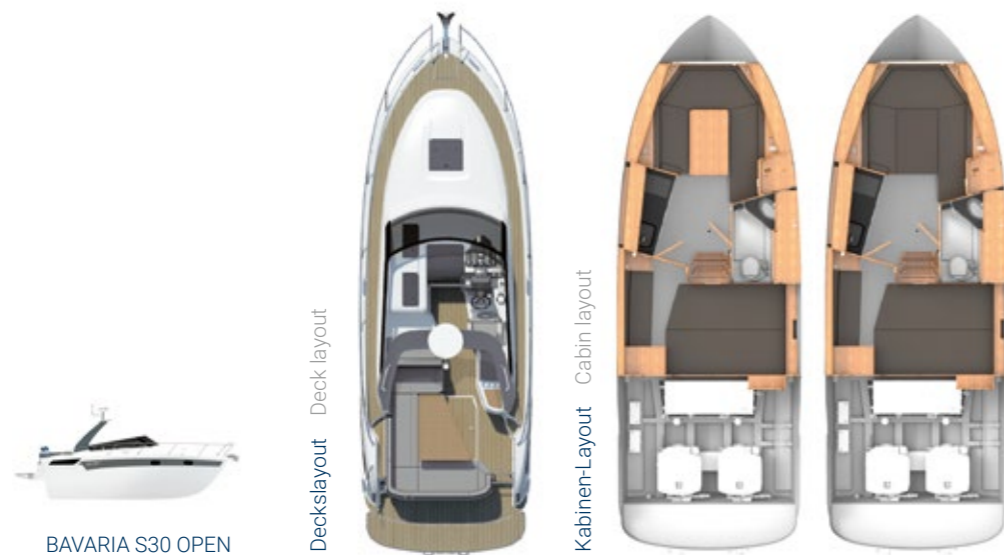

FEATURES

AUSSTATTUNG UND OPTIONEN

Die BAVARIA S30 OPEN bietet **vielfältige Funktionen in kompakter Bauweise**: Platz für Freunde und die ganze Familie, eine Kabine im Heck, ein großes Bad und vier Kojen – entdecken Sie Ihre Möglichkeiten.

The BAVARIA S30 OPEN provides a wide range of functions in a compact design: plenty of space for your friends and the whole family, a cabin at the stern, a large bathroom and four berths – discover the options for yourself!

BAVARIA S30 OPEN

Deckslayout Deck layout

Kabinen-Layout Cabin layout

Konfigurieren Sie sich Ihre ganz persönliche BAVARIA Yacht.
Configure your own personal BAVARIA yacht.

www.bavariayachts.com